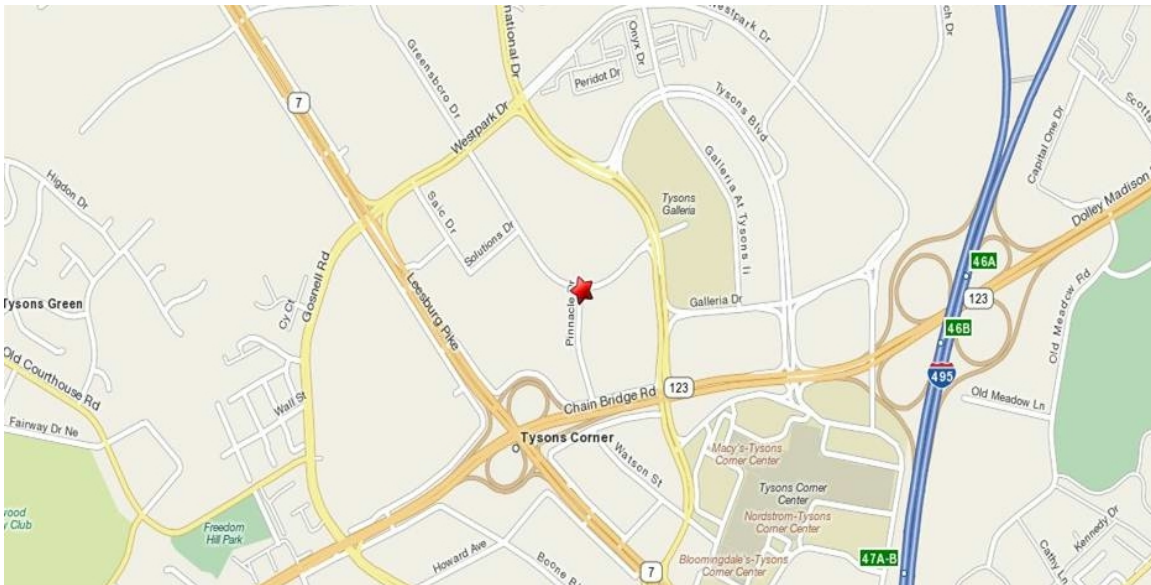

8200 Greensboro Drive
Suite 900
McLean, VA 22102

From the Beltway, take the VA-123 S/CHAIN BR RD exit towards TYSONS CORNER/VIENNA.

Turn RIGHT onto INTERNATIONAL DR.

Turn LEFT onto GREENSBORO DR.

8200 GREENSBORO DR is on the RIGHT.